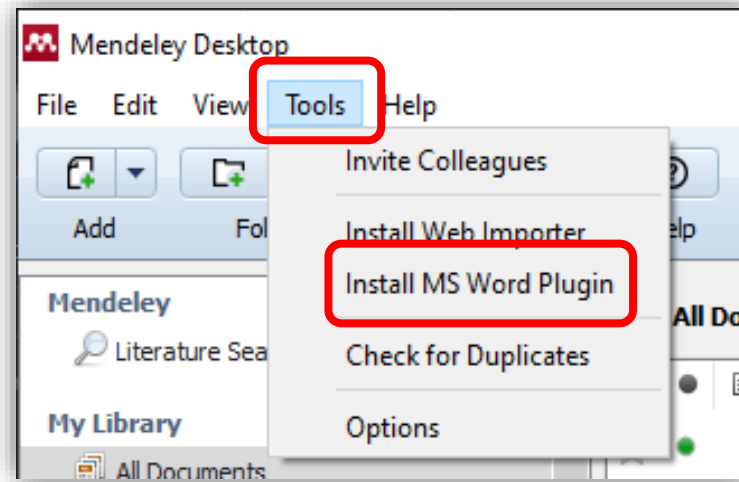

Meng-*install* Plugin untuk Microsoft Office Word

- Klik Menu [Tools] -> [Install MS Word Plugin]