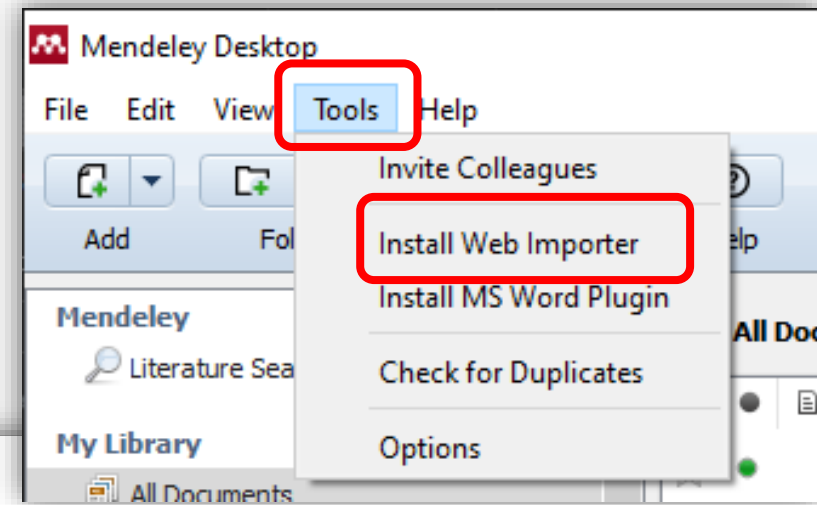

Meng-*install* Plugin untuk Web Browser

- Klik Menu [Tools] -> [Install Web Importer]
  Atau bisa akses [<http://bit.ly/mendeleywebplugin>]
- Klik [Download/Install browser extension]

1. Download the browser extension

[Download browser extension](#)